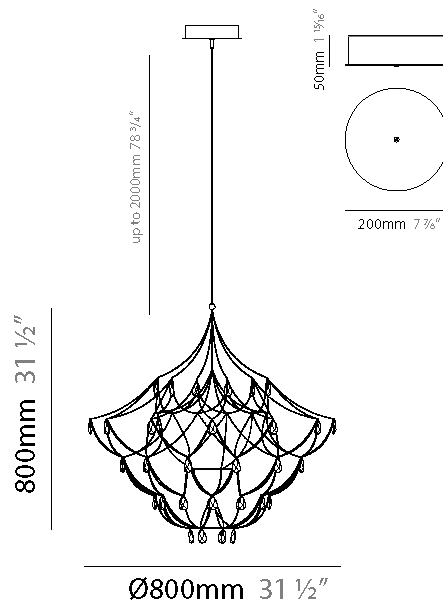

CRYSTAL GALAXY SUSPENSION

D101390-

base number   LED Dimming   Color Temperature   Finish Options

1. To build a product code in our configurator select the specify button on the base model # product page
2. To build a manual product code on this datasheet choose from the options listed below in blue font and add the suffix to the base model #

GENERAL

Series: Crystal Galaxy
Brand: Quasar
Division: Design
Mounting Type: Suspension
Mounting Location: Ceiling
Subcategory: Ambient

PHYSICAL

Shape: Abstract
Diameter (mm): 800
Diameter (in): 31 1/2
Height (mm): 800
Height (in): 31 1/2
Max. Overall Height (mm): 2000
Max. Overall Height (in): 78 3/4
Light Distribution: Omnidirectional
Diffuser: Asfour Crystals
Fixture Finish: [NIC / BRA / BBR](#)
Fixture Material: Metal
Upon Request: Custom Sizes

ELECTRICAL

Number of Lamps: 60 + 1
Lamp Type: LED Retrofit
Input Wattage (W): 26.8
Bulb Included: Bulb Included
Max. Wattage Per Lamp (W): 0.33 + 7
Lamp Base: E10 + GU10
Dimming: [0-10V Dimming / Phase Dimming (120Vac Only)](#)
Driver Included: Yes
Driver Location: Integrated
Driver Type: Constant Voltage - Universal
Driver Class: Class 2
Input Voltage (V): 120 - 277
Output Voltage (V): 12
Lamp Voltage (V): 12

LED

Color Temperature (°K): [2600 / 3000 / 3500](#)
CRI: >90 CRI
Lamp Life (hrs): 50000

OPTICAL

RATINGS AND CERTIFICATIONS

Certified By: Certified for North American Standards
IP rating: IP20

PROJECT
TYPE
SPECIFIER
QUANTITY
DATE