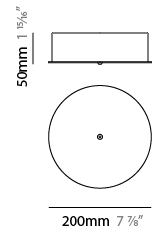

PROJECT	_____
TYPE	_____
SPECIFIER	_____
QUANTITY	_____
DATE	_____

CRYSTAL GALAXY SURFACE

D102029-

base number	LED	Color	Finish
	Dimming	Temperature	Options

1. To build a product code in our configurator select the specify button on the base model # product page
2. To build a manual product code on this datasheet choose from the options listed below in blue font and add the suffix to the base model #

GENERAL

Series: Crystal Galaxy
Brand: Quasar
Division: Design
Mounting Type: Surface
Mounting Location: Ceiling
Subcategory: Ambient

PHYSICAL

Shape: Abstract
Diameter (mm): 1000
Diameter (in): 39 3/8
Height (mm): 500
Height (in): 19 11/16
Light Distribution: Omnidirectional
Weight (kg): 3
Weight (lbs): 6.61
[Fixture Finish: NIC / BRA / BBR](#)
Fixture Material: Metal
Upon Request: Custom Sizes

ELECTRICAL

Number of Lamps: 66
Lamp Type: LED Retrofit
Input Wattage (W): 21.78
Bulb Included: Bulb Included
Max. Wattage Per Lamp (W): 0.33
Lamp Base: E10
[Dimming: 0-10V Dimming / Phase Dimming (120Vac Only)](#)
Driver Included: Yes
Driver Location: Integrated
Driver Type: Constant Voltage - Universal
Driver Class: Class 2
Input Voltage (V): 120 - 277
Output Voltage (V): 12
Lamp Voltage (V): 12

LED

[Color Temperature (°K): 2600 / 3000 / 3500](#)
Max. Delivered Lumen (lm): 1518 (2600K)
CRI: >80 CRI
Lamp Life (hrs): 50000

OPTICAL

RATINGS AND CERTIFICATIONS

Certified By: Certified for North American Standards
IP rating: IP20

Ø1000mm 39 3/8"