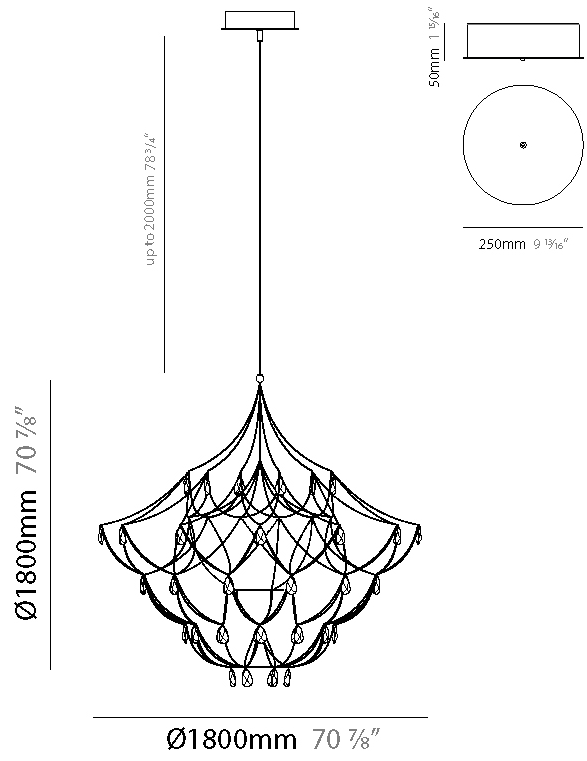

CRYSTAL GALAXY SUSPENSION

D101414-

base number	LED	Color	Finish
	Dimming	Temperature	Options

1. To build a product code in our configurator select the specify button on the base model # product page
2. To build a manual product code on this datasheet choose from the options listed below in blue font and add the suffix to the base model #

GENERAL

Series: Crystal Galaxy
Brand: Quasar
Division: Design
Mounting Type: Suspension
Mounting Location: Ceiling
Subcategory: Ambient

PHYSICAL

Shape: Abstract
Diameter (mm): 1800
Diameter (in): 70 7/8
Height (mm): 1800
Height (in): 70 7/8
Max. Overall Height (mm): 3800
Max. Overall Height (in): 149 5/8
Light Distribution: Omnidirectional
Fixture Finish: NIC / BRA / BBR
Fixture Material: Metal
Cable Details: 2000mm Cable
Upon Request: Custom Sizes

ELECTRICAL

Number of Lamps: 150 + 1
Lamp Type: LED Retrofit
Input Wattage (W): 56.5
Bulb Included: Bulb Included
Max. Wattage Per Lamp (W): 0.33 + 7
Lamp Base: E10 + GU10
Dimming: 0-10V Dimming / Phase Dimming (120Vac Only)
Driver Included: Yes
Driver Location: Integrated
Driver Type: Constant Voltage - Universal
Driver Class: Class 2
Input Voltage (V): 120 - 277
Output Voltage (V): 12
Lamp Voltage (V): 12

LED

Color Temperature (°K): 2600
CRI: >90 CRI
Lamp Life (hrs): 50000

OPTICAL

RATINGS AND CERTIFICATIONS

Certified By: Certified for North American Standards
IP rating: IP20