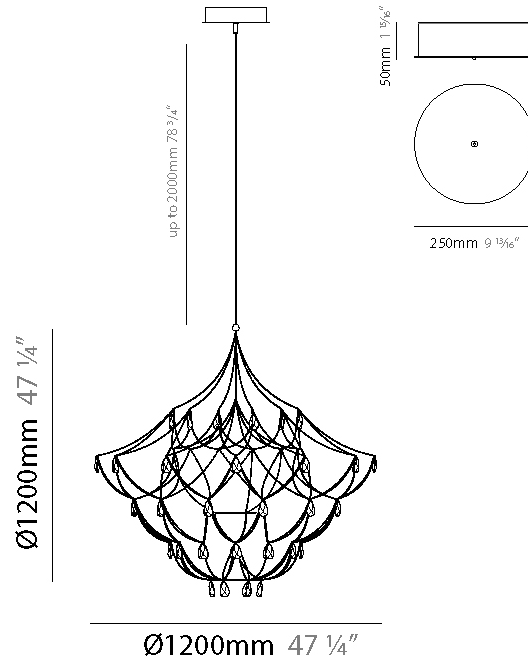

D101401-

base number	LED	Color	Finish
	Dimming	Temperature	Options

1. To build a product code in our configurator select the specify button on the base model # product page
2. To build a manual product code on this datasheet choose from the options listed below in blue font and add the suffix to the base model #

GENERAL

Series: Crystal Galaxy
Brand: Quasar
Division: Design
Mounting Type: Suspension
Mounting Location: Ceiling
Subcategory: Ambient

PHYSICAL

Shape: Abstract
Diameter (mm): 1200
Diameter (in): 47 1/4
Height (mm): 1200
Height (in): 47 1/4
Max. Overall Height (mm): 3200
Max. Overall Height (in): 126
Light Distribution: Omnidirectional
Weight (kg): 4
Weight (lbs): 8.82
Fixture Finish: NIC / BRA / BBR
Fixture Material: Metal
Cable Details: 2000mm Cable
Upon Request: Custom Sizes

ELECTRICAL

Number of Lamps: 108
Lamp Type: LED Retrofit
Input Wattage (W): 35.64
Bulb Included: Bulb Included
Max. Wattage Per Lamp (W): 0.33
Lamp Base: E10
Dimming: 0-10V Dimming / Phase Dimming (120Vac Only)
Driver Included: Yes
Driver Location: Integrated
Driver Type: Constant Voltage - Universal
Driver Class: Class 2
Input Voltage (V): 120 - 277
Output Voltage (V): 12
Lamp Voltage (V): 12

LED

Color Temperature (*K): 2600 / 3000 / 3500
Max. Delivered Lumen (lm): 2484 (2600K)
CRI: >90 CRI
Lamp Life (hrs): 50000

OPTICAL

RATINGS AND CERTIFICATIONS

Certified By: Certified for North American Standards
IP rating: IP20