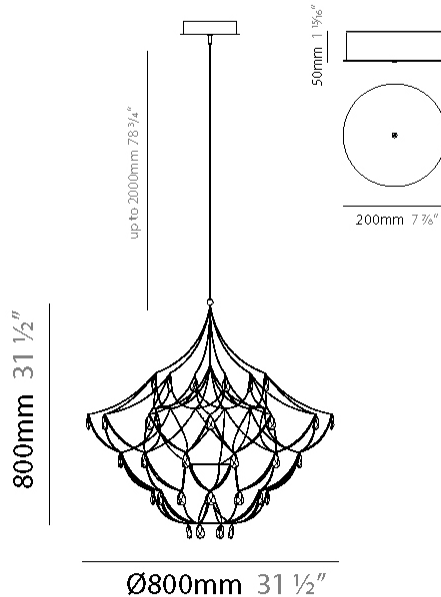

D101389-

base number	LED	Color	Finish
	Dimming	Temperature	Options

1. To build a product code in our configurator select the specify button on the base model # product page
2. To build a manual product code on this datasheet choose from the options listed below in blue font and add the suffix to the base model #

GENERAL

Series: Crystal Galaxy
Brand: Quasar
Division: Design
Mounting Type: Suspension
Mounting Location: Ceiling
Subcategory: Ambient

PHYSICAL

Shape: Abstract
Diameter (mm): 800
Diameter (in): 31 1/2
Height (mm): 800
Height (in): 31 1/2
Max. Overall Height (mm): 2000
Max. Overall Height (in): 78 3/4
Light Distribution: Omnidirectional
Weight (kg): 3
Weight (lbs): 6.61
Diffuser: Asfour Crystals
Fixture Finish: NIC / BRA / BBR
Fixture Material: Metal
Upon Request: Custom Sizes

ELECTRICAL

Number of Lamps: 60
Lamp Type: LED Retrofit
Input Wattage (W): 19.8
Bulb Included: Bulb Included
Max. Wattage Per Lamp (W): 0.33
Lamp Base: E10
Dimming: 0-10V Dimming / Phase Dimming (120Vac Only)
Driver Included: Yes
Driver Location: Integrated
Driver Type: Constant Voltage - Universal
Driver Class: Class 2
Input Voltage (V): 120 - 277
Output Voltage (V): 12
Lamp Voltage (V): 12

LED

Color Temperature (°K): 2600 / 3000 / 3500
Max. Delivered Lumen (lm): 1380 (2600K)
CRI: >90 CRI
Lamp Life (hrs): 50000

OPTICAL

RATINGS AND CERTIFICATIONS

Certified By: Certified for North American Standards
IP rating: IP20