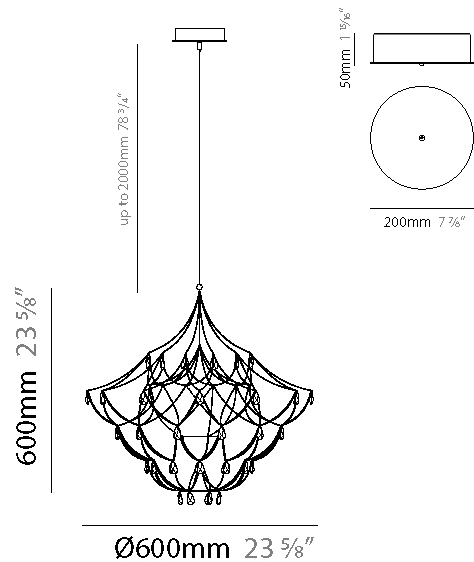

CRYSTAL GALAXY SUSPENSION

D101393-

base number	LED Dimming	Color Temperature	Finish Options

1. To build a product code in our configurator select the specify button on the base model # product page
2. To build a manual product code on this datasheet choose from the options listed below in blue font and add the suffix to the base model #

GENERAL

Series: Crystal Galaxy
Brand: Quasar
Division: Design
Mounting Type: Suspension
Mounting Location: Ceiling
Subcategory: Ambient

PHYSICAL

Shape: Abstract
Diameter (mm): 600
Diameter (in): 23 5/8
Height (mm): 600
Height (in): 23 5/8
Max. Overall Height (mm): 2000
Max. Overall Height (in): 78 3/4
Light Distribution: Omnidirectional
Weight (kg): 3
Weight (lbs): 6.61
Fixture Finish: NIC / BRA / BBR
Fixture Material: Metal
Upon Request: Custom Sizes

ELECTRICAL

Number of Lamps: 48
Lamp Type: LED Retrofit
Input Wattage (W): 15.84
Bulb Included: Bulb Included
Max. Wattage Per Lamp (W): 0.33
Lamp Base: E10
Dimming: 0-10V Dimming / Phase Dimming (120Vac Only)
Driver Included: Yes
Driver Location: Integrated
Driver Type: Constant Voltage - Universal
Driver Class: Class 2
Input Voltage (V): 120 - 277
Output Voltage (V): 12
Lamp Voltage (V): 12

LED

Color Temperature (°K): 2600 / 3000 / 3500
Max. Delivered Lumen (lm): 1104 (2600K)
CRI: >90 CRI
Lamp Life (hrs): 50000

OPTICAL

RATINGS AND CERTIFICATIONS

Certified By: Certified for North American Standards
IP rating: IP20