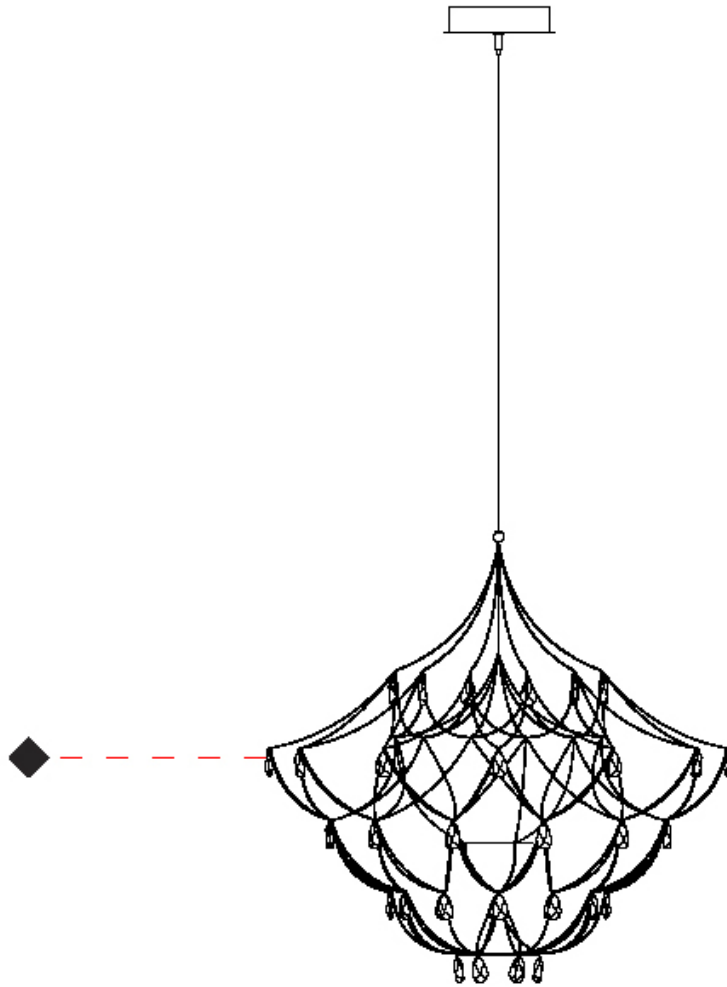

CRYSTAL GALAXY SUSPENSION

D101402-

PROJECT

TYPE

SPECIFIER

QUANTITY

DATE

D