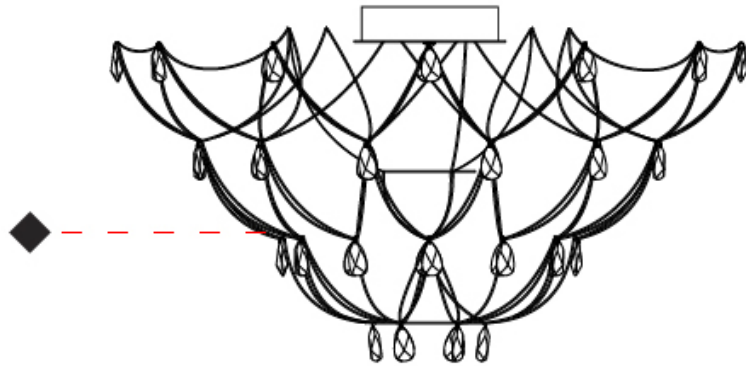

CRYSTAL GALAXY SURFACE

D102029-

PROJECT

TYPE

SPECIFIER

QUANTITY

DATE

D