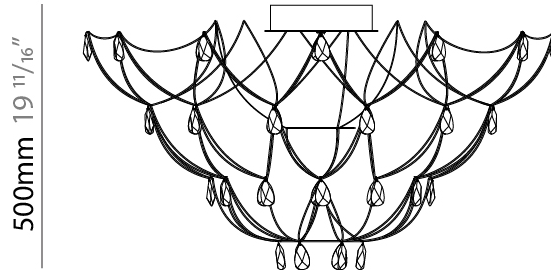

PROJECT	_____
TYPE	_____
SPECIFIER	_____
QUANTITY	_____
DATE	_____

CRYSTAL GALAXY SURFACE

D102029-

base number	LED	Color	Finish
	Dimming	Temperature	Options

1. To build a product code in our configurator select the specify button on the base model # product page
2. To build a manual product code on this datasheet choose from the options listed below in blue font and add the suffix to the base model #

GENERAL

Series: Crystal Galaxy
Brand: Quasar
Division: Design
Mounting Type: Surface
Mounting Location: Ceiling
Subcategory: Ambient

PHYSICAL

Shape: Abstract
Diameter (mm): 1000
Diameter (in): 39 3/8
Height (mm): 500
Height (in): 19 11/16
Light Distribution: Omnidirectional
Weight (kg): 3
Weight (lbs): 6.61
[Fixture Finish: NIC / BRA / BBR](#)
Fixture Material: Metal
Upon Request: Custom Sizes

ELECTRICAL

Number of Lamps: 66
Lamp Type: LED Retrofit
Input Wattage (W): 21.78
Bulb Included: Bulb Included
Max. Wattage Per Lamp (W): 0.33
Lamp Base: E10
[Dimming: 0-10V Dimming / Phase Dimming (120Vac Only)](#)
Driver Included: Yes
Driver Location: Integrated
Driver Type: Constant Voltage - Universal
Driver Class: Class 2
Input Voltage (V): 120 - 277
Output Voltage (V): 12
Lamp Voltage (V): 12

LED

[Color Temperature (°K): 2600 / 3000 / 3500](#)
Max. Delivered Lumen (lm): 1518 (2600K)
CRI: >80 CRI
Lamp Life (hrs): 50000

OPTICAL

RATINGS AND CERTIFICATIONS

Certified By: Certified for North American Standards
IP rating: IP20

Ø1000mm 39 3/8"